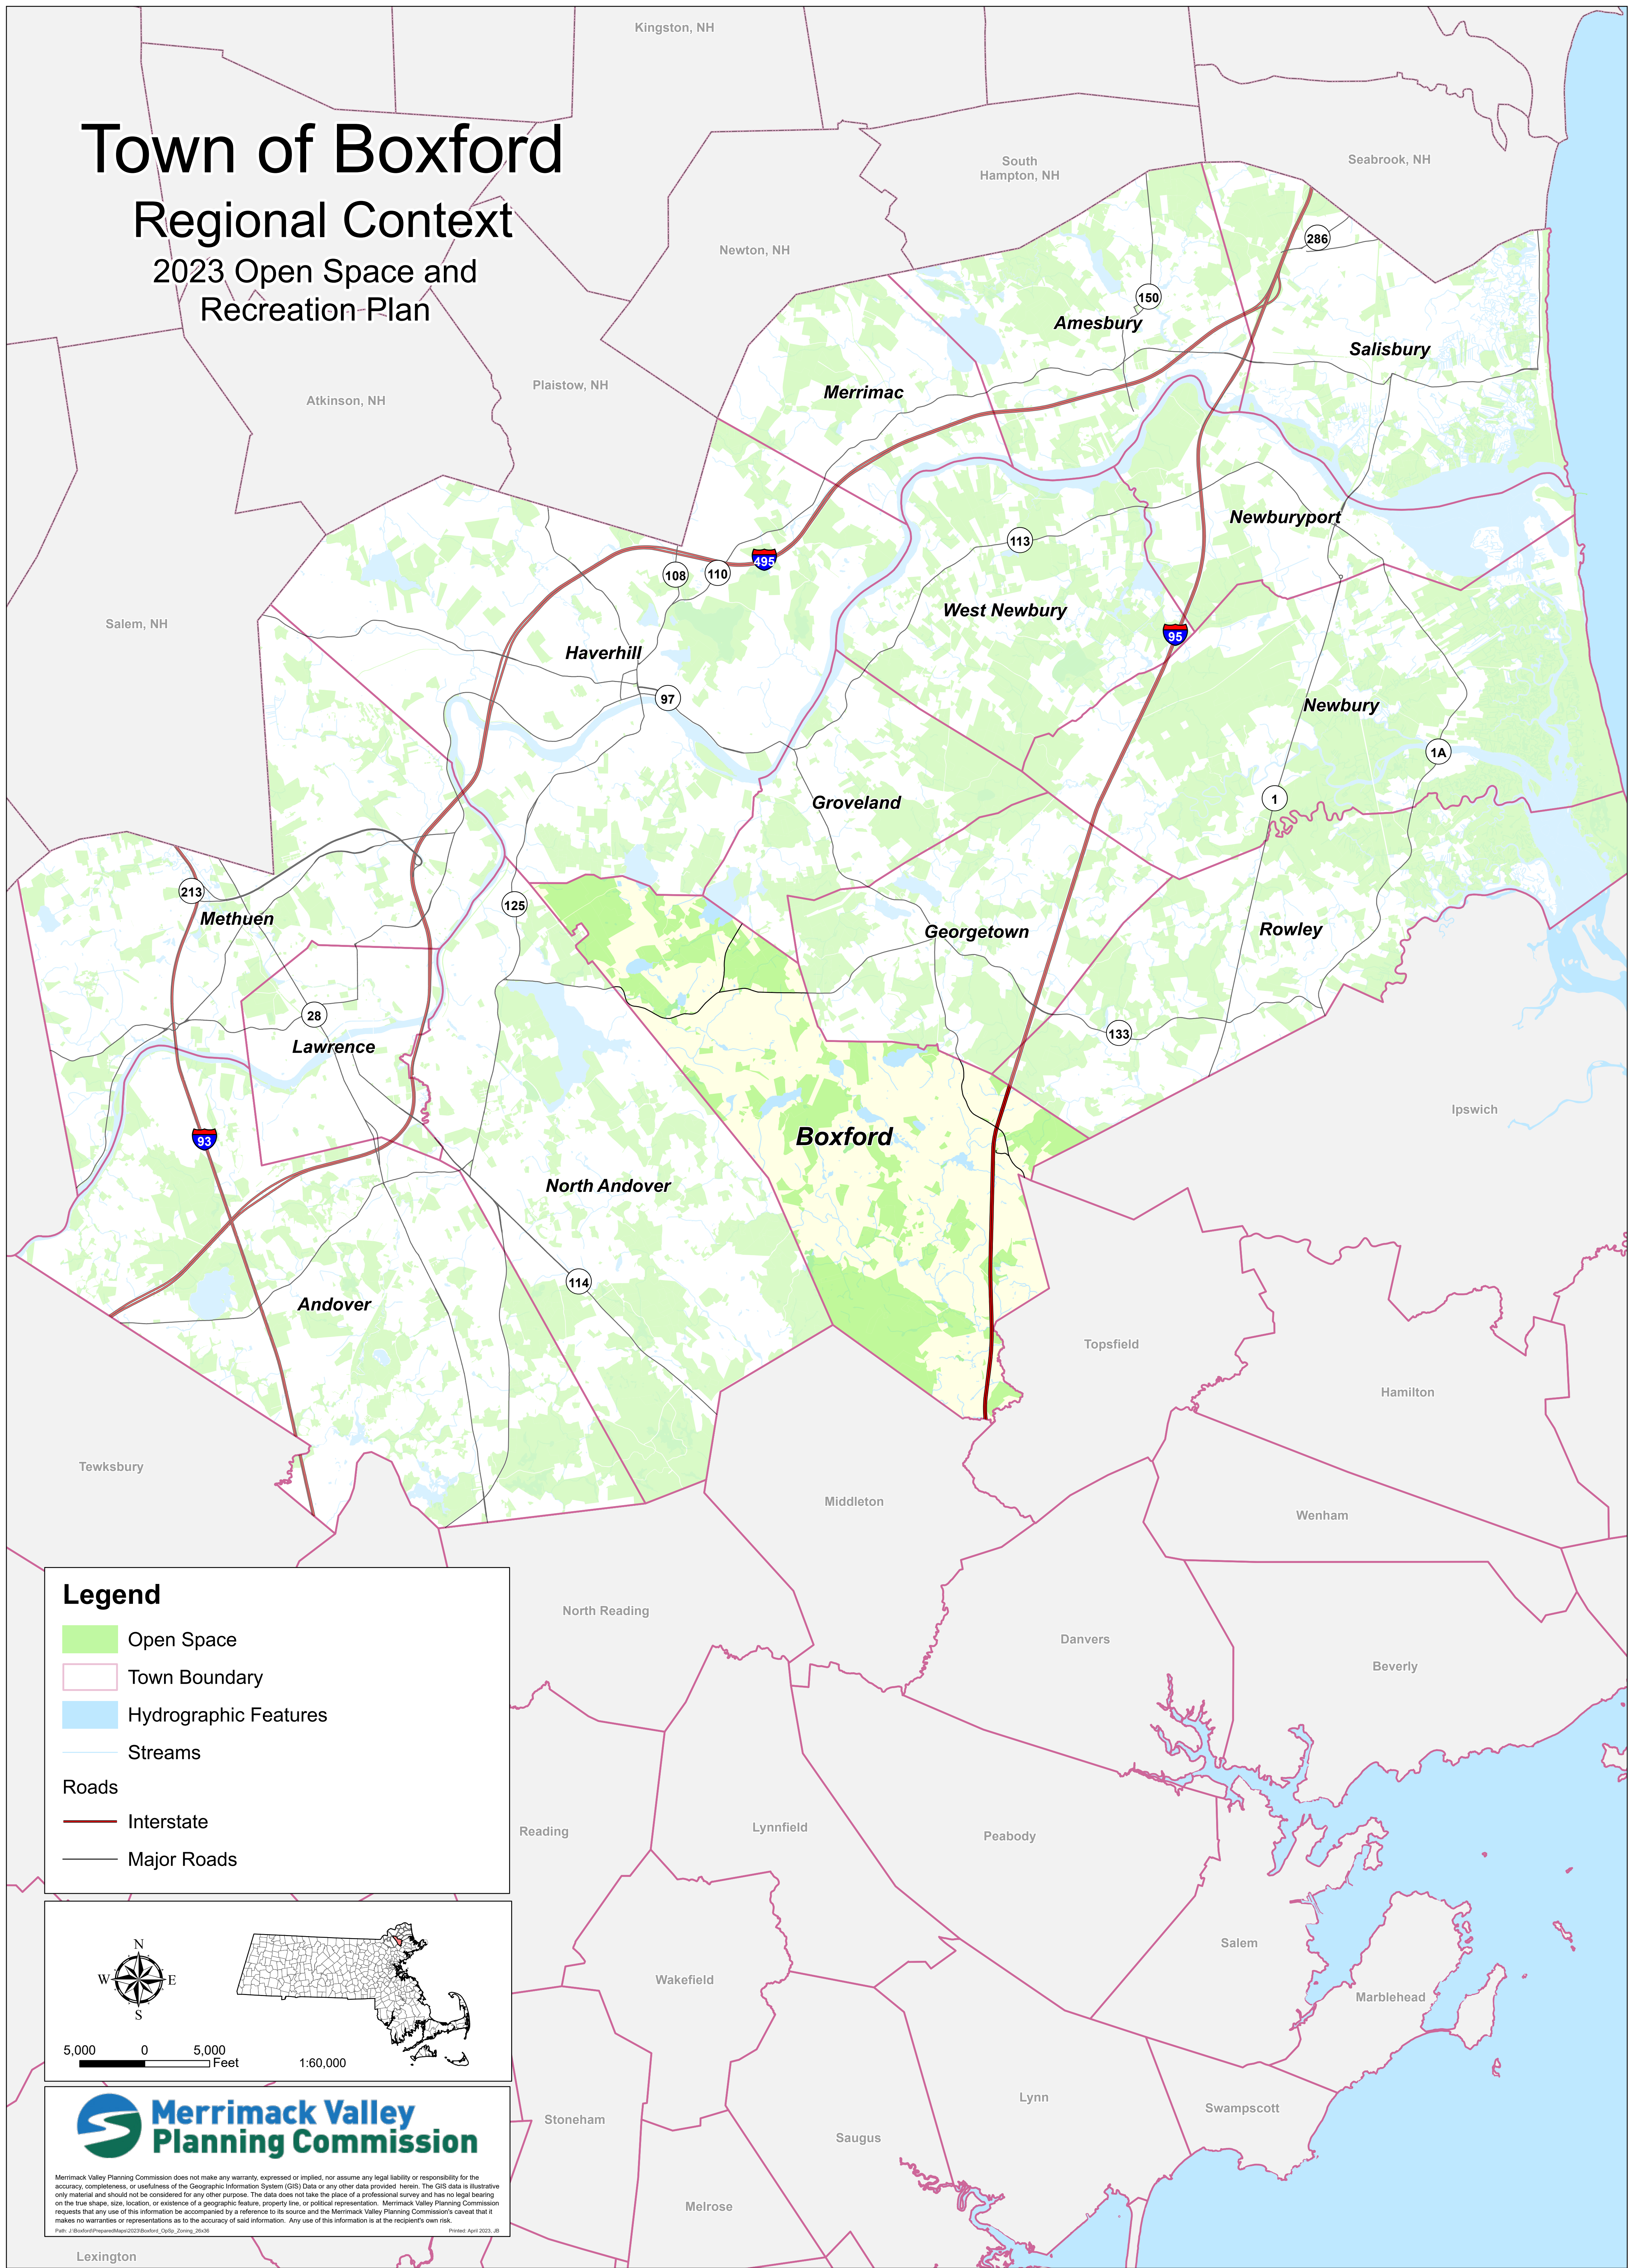

Town of Boxford

Regional Context

2023 Open Space and Recreation Plan

Legend

- Open Space
- Town Boundary
- Hydrographic Features
- Streams
- **Roads**
- Interstate
- Major Roads