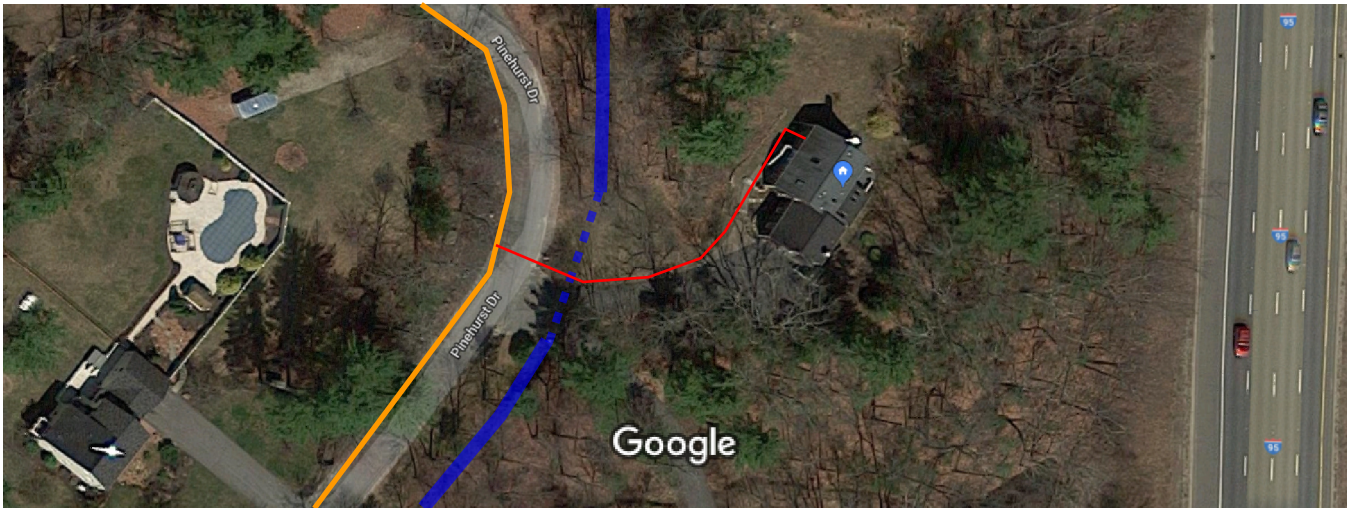

50 Pinelhurst Dr. Boxford

National Grid Site Plan page 1/2

1" plastic gas

sewer Service will be installed on edge of driveway

National Grid Site Plan page 2/2

Google Maps 50 Pinehurst Drive, Boxford, MA 01921

Key:

- █ Stream
- - - Concrete Culvert Pipe
- █ Street Gas Line
- █ New 1" Plastic Gas Line to house

Imagery ©2018 Google, Map data ©2018 Google 50 ft