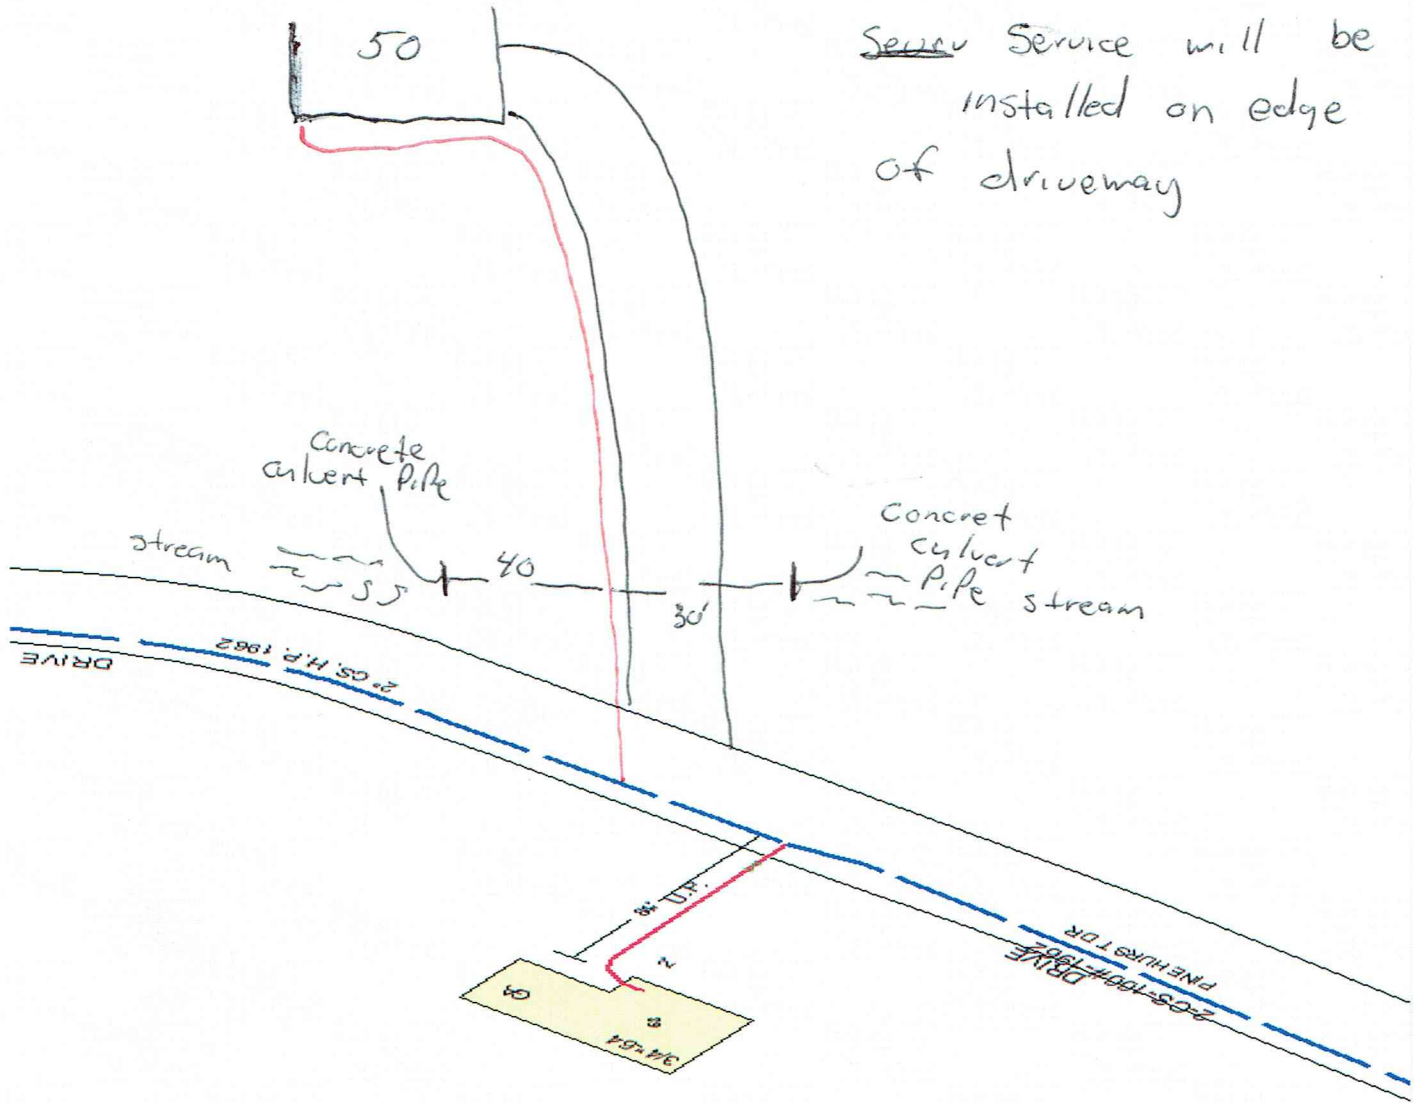

50 Pinelhurst Dr. Boxford

National Grid Site Plan page 1/2

1" plastic gas

sewer Service will be installed on edge of driveway

National Grid Site Plan page 2/2

Google Maps 50 Pinehurst Drive, Boxford, MA 01921

Key:

- █ Stream
- - - Concrete Culvert Pipe
- █ Street Gas Line
- █ New 1" Plastic Gas Line to house

Imagery ©2018 Google, Map data ©2018 Google 50 ft