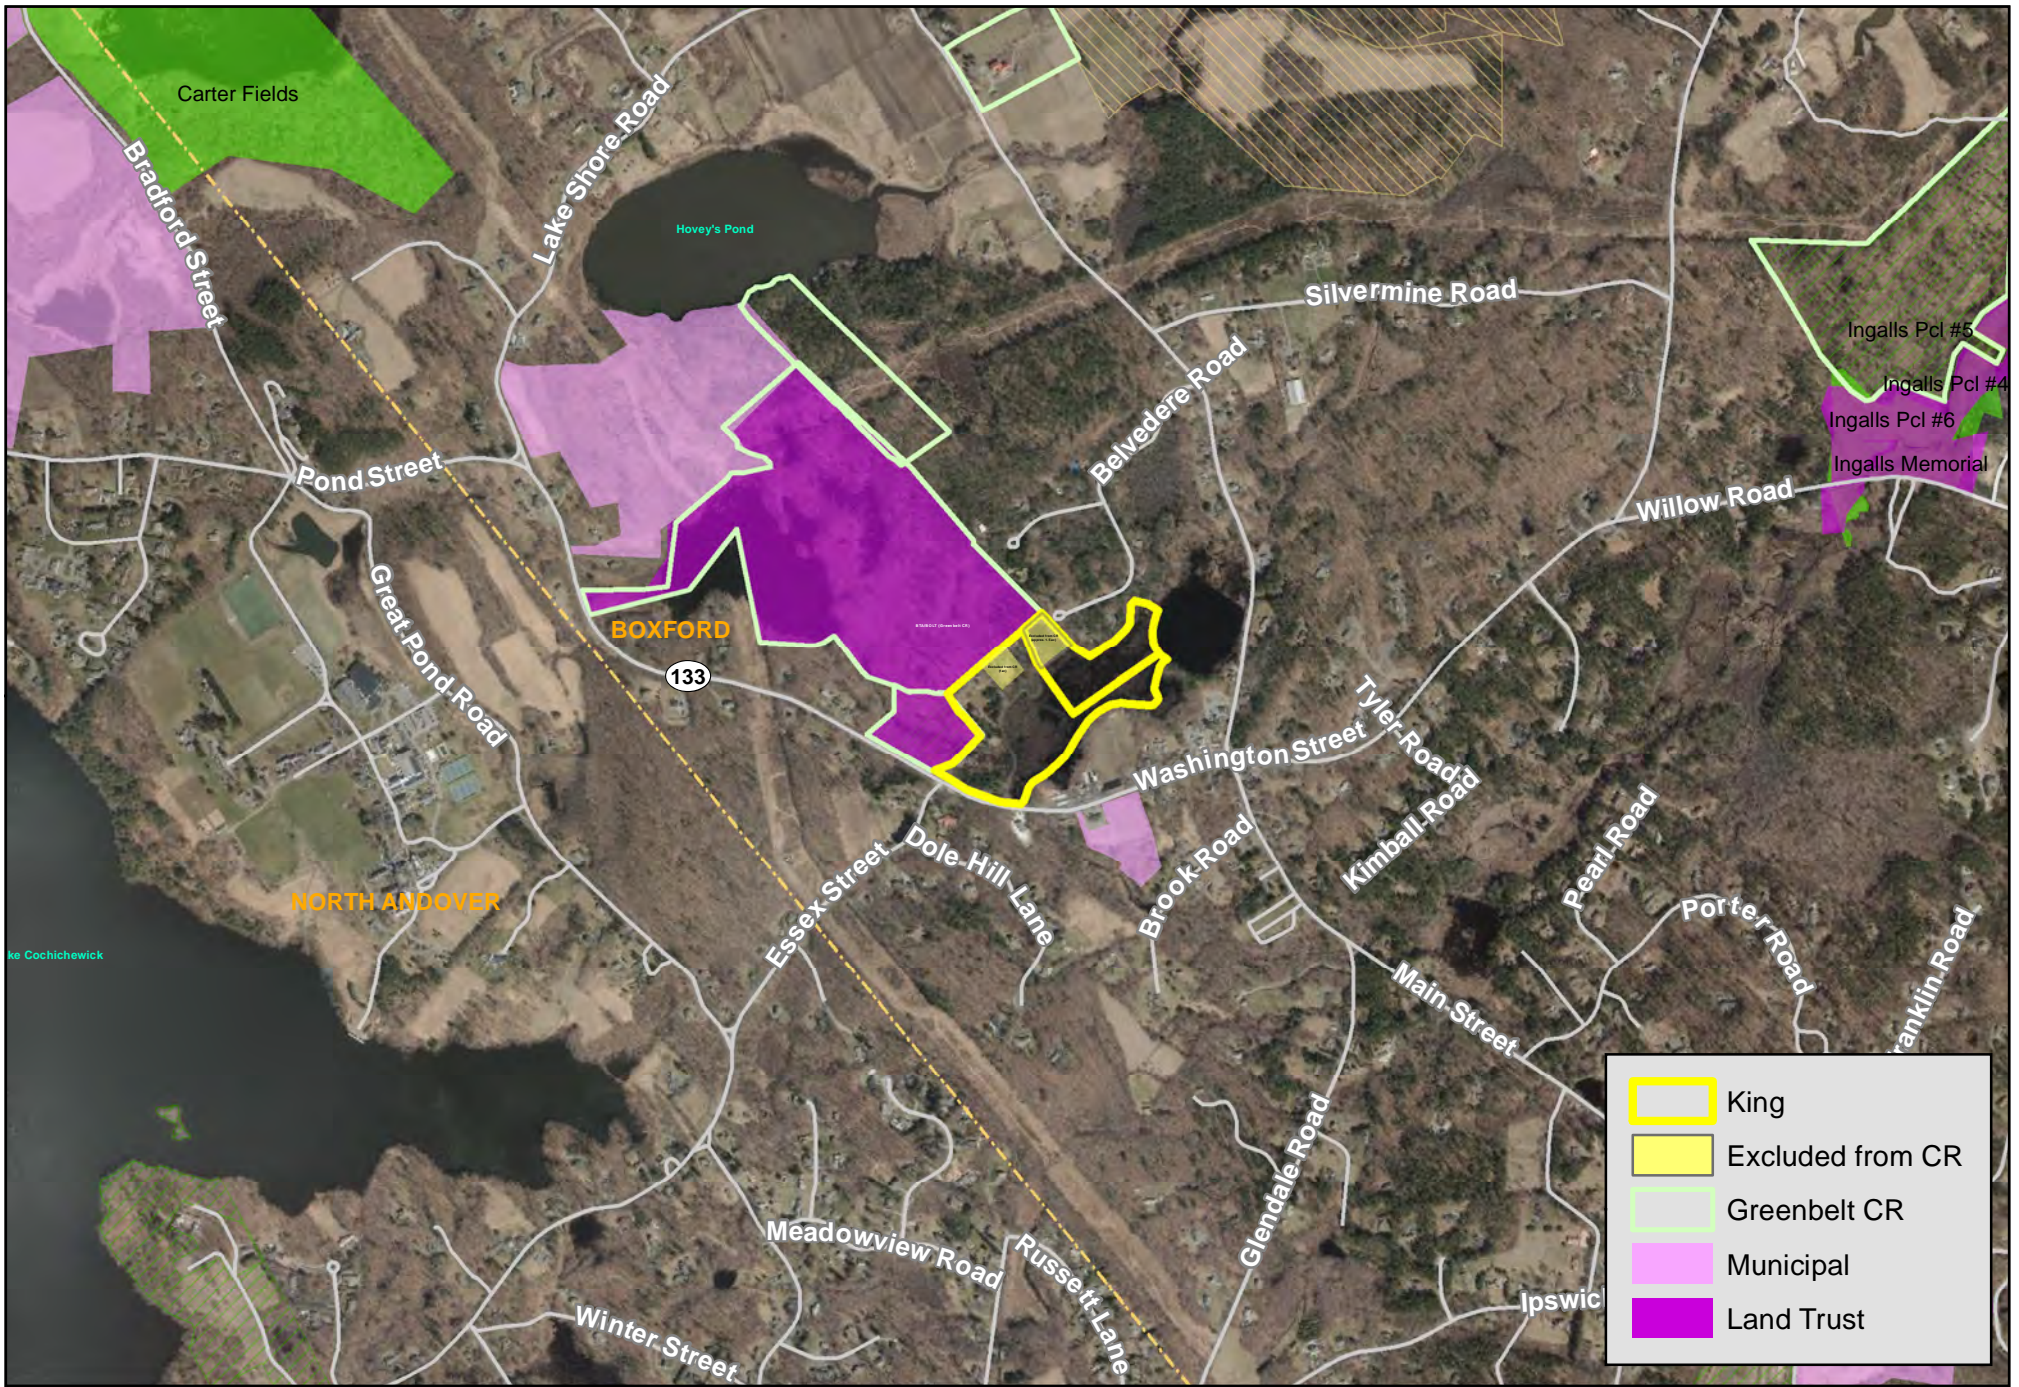

Sketch Plan of  
King's Tree Farm Conservation Restriction,  
Boxford 22 acres +/-

0 200 400 Feet

Map for illustrative purposes only. Boundaries are approximate and based on most currently-available assessor's data. 2019 Orthophotos; 1:5,000. All data other than Greenbelt properties from MassGIS. Map by Greenbelt, dated 2.16.22

King's Tree Farm CR, Boxford  
23 acres +/-

0 1,250 2,500 Feet

Map for illustrative purposes only. Boundaries are approximate and based on most currently-available assessor's data. 2019 Orthophotos; 1:5,000. All data other than Greenbelt properties from MassGIS. Map by Greenbelt, dated 2.9.22